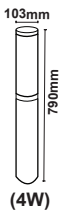

### ELX-GBL-4W

Model : ELX-GBL

Dimension ( mm )

Application

\* Easy maintenance

- Modular LED for easy replacement
- Opening and closing possible of LED module part and power supply part
- Customizable beam angle
- Temperature max 50°